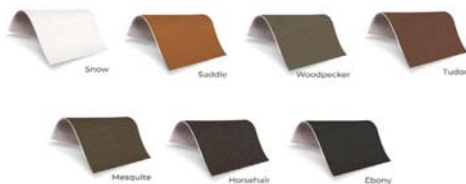

Specifications:

- Dimensions -26", 28" or 30"W x 73"H x 25"-36"Height Range.
- Electrical -110V, 60Hz
- Plumbing - None
- Warranty - Lifetime Warranty on frame, Five Years on Foam & Vinyl

Options:

- Stain Up-Grade (Standard options), Swivel w/ 180degree rotation

Standard in any of the following materials:

Natursoft Colors:

Promessa Colors:

Ultra Leather Colors:

Purchasing Contact: Spa Development International

spadev.com • 888-474-4SDI • info@spadev.com