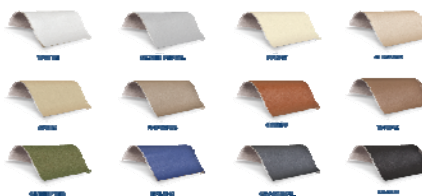

Standard in any of the following materials:

Natursoft Colors:

Promessa Colors:

Ultra Leather Colors:

Purchasing Contact: Spa Development International

spadev.com • 888-474-4SDI • info@spadev.com